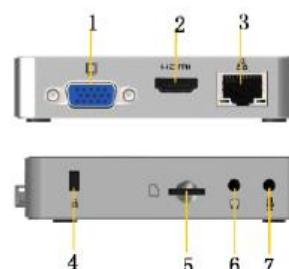

CB

Connectivity

1. Power Button
2. USB 2.0 Port
3. USB 2.0 Port
4. Reset Button
5. Power Jack

1. VGA Port
2. HDMI Port
3. 10/100 Ethernet RJ45
4. Kensington Lock
5. MicroSD Port
6. Audio Output
7. Audio Mic In

SPECIFICATION

SYSTEM	
Processor	ARM Quad-Core 1.6GHz
Available Operating System	Based on Android 4.2.2
VDI/HSD Support	Microsoft RDP 8.1
Management	CCCM
MEMORY	
RAM (DDR3)	1GB (Max up to 2GB)
Storage (Flash)	8GB EMMC (Onboard)
DISPLAY	
Port	VGA x 1 , HDMI x 1
Resolution	Up to 1920x1080 @ 60Hz (Not support 1680x1050 for VG)
Color Depth	Up to 32bits true color
Dual Display	Supported
Network	
LAN	x1 (10/100 Mbps Base-T Fast Ethernet, RJ-45)
WLAN	- Optional integrated 802.11 b/g/n wireless module
I/O PERIPHERAL INTERFACE	
USB 2.0	x2 (front), x2 (side)
RJ-45	x 1
Micro-SD Port	x1 (Max up to 32 GB)
AUDIO	
Ports	Front: Line-out x 1 , Mic-in x 1 , (1/8-inch mini jack)
DIMENSION	
Device	93.5mm x 93.5mm x 20.4mm
Packaging	157.5mm x 144.5mm x 86mm
Net Weight	0.21 kg
Power	
Adapter	Worldwide auto-sensing 100-240V AC, 50/60 Hz, 5V/3A DC
Power Consumption	Max 5.28w
Mounting	
VESA Bracket	VESA Mounting Kit
Kensington Lock	Built-in Kensington Lock Slot
ENVIRONMENT	
Cooling	Fan-less Convection
Operation Temperature	0°C to 40°C
Relative Humidity	30% to 90% non-condensing