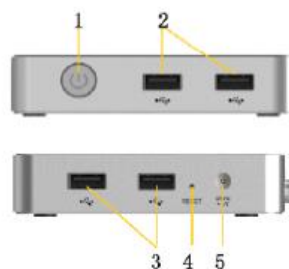

CB

Connectivity

1. Power Button
2. USB 2.0 Port
3. USB 2.0 Port
4. Reset Button
5. Power Jack

1. VGA Port
2. HDMI Port
3. 10/100 Ethernet RJ45
4. Kensington Lock
5. MicroSD Port
6. Audio Output
7. Audio Mic In

SPECIFICATION

SYSTEM	
Processor	ARM Quad-Core 1.6GHz
Available Operating System	Based on Android 4.2.2
VDI/HSD Support	Microsoft RDP 8.1
Management	CCCM
MEMORY	
RAM (DDR3)	1GB (Max up to 2GB)
Storage (Flash)	8GB EMMC (Onboard)
DISPLAY	
Port	VGA x 1 , HDMI x 1
Resolution	Up to 1920x1080 @ 60Hz (Not support 1680x1050 for VG)
Color Depth	Up to 32bits true color
Dual Display	Supported
Network	
LAN	x1 (10/100 Mbps Base-T Fast Ethernet, RJ-45)
WLAN	- Optional integrated 802.11 b/g/n wireless module
I/O PERIPHERAL INTERFACE	
USB 2.0	x2 (front), x2 (side)
RJ-45	x 1
Micro-SD Port	x1 (Max up to 32 GB)
AUDIO	
Ports	Front: Line-out x 1 , Mic-in x 1 , (1/8-inch mini jack)
DIMENSION	
Device	93.5mm x 93.5mm x 20.4mm
Packaging	157.5mm x 144.5mm x 86mm
Net Weight	0.21 kg
Power	
Adapter	Worldwide auto-sensing 100-240V AC, 50/60 Hz, 5V/3A DC
Power Consumption	Max 5.28w
Mounting	
VESA Bracket	VESA Mounting Kit
Kensington Lock	Built-in Kensington Lock Slot
ENVIRONMENT	
Cooling	Fan-less Convection
Operation Temperature	0°C to 40°C
Relative Humidity	30% to 90% non-condensing