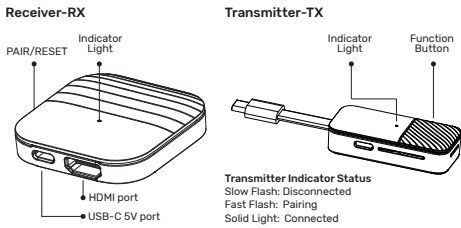

USB-C Wireless HDMI Extender Kit **UNITEK**

Supports HD Resolution.
Up to 50M Wireless Transmission.
VH84A

English	User Manual
中文繁體	使用說明
日本語	ユーザーマニュアル
한국어	사용자 설명서
Čeština	Návod k použití
Deutsch	Bedienungsanleitung
Español	Instrucciones de uso
Français	Mode d'emploi
Italiano	Istruzioni per l'uso
Magyar	Használati útmutató
Nederlandse Taal	Gebruiksaanwijzing
Język Polski	Instrukcja obsługi
Slovenski Jezik	Návod na použitie
Русский	Руководство по эксплуатации

Product Overview

How To Connect