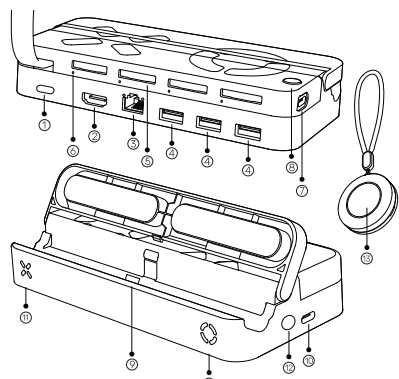

Game KVM Docking Station with Remote

For Switch / Switch OLED Console
G1002G

Product Overview

How to pair with Remote Control:

English User Manual

Package Contents

- Game KVM Docking Station with Remote
- Wireless remote control
- USB-A to USB-C Cable (0.2m)
- USB-C to USB-C Cable (1m)
- User Manual

⚠ Safety Notes

ⓘ Warranty Disclaimer

Technical Data

Compatibility	USB-C port
USB specification	5Gbps

ⓘ Note

- To use the charging function for the upstream device, it must support USB Power Delivery (PD) or Thunderbolt 3 technology.
- To use the HDMI function, the device must support DisplayPort Alternate Mode or Thunderbolt3 technology.

Service and Support

Further support information can be found here: www.unitek-products.com
Email: support@unitek-products.com

中文繁體 使用說明

包裝內容

- Game KVM Docking Station with Remote
- 無線遙控器
- USB-A 轉 USB-C 線纜 (0.2m)
- USB-C 轉 USB-C 線纜 (1m)
- 使用說明

⚠ 安全須知

- 請勿嘗試自行維修或修理產品，建議將工作交給符合資格的專業技師。
- 如果設備損壞，請勿打開或繼續操作。
- 請勿以任何方式改造此產品。這樣做會使保單失效。
- 請將此產品與所有電子產品一樣，放在兒童接觸不到的地方！

ⓘ 免責聲明

對於因不正確的安裝、不正確的產品使用，或不遵守操作說明和/或安全說明而導致的損壞，UNITEK不承擔任何責任，也不提供任何保證。

技術數據

兼容性	USB-C端口
USB規格	5Gbps

ⓘ 注意

- 要對上行主機使用充電功能，它必須支持 USB Power Delivery (PD) 或 Thunderbolt 3 技術。
- 要使用HDMI功能，設備必須支持DisplayPort Alternate模式或Thunderbolt3技術。

服務與支援

有關更多支持信息，請瀏覽：www.unitek-products.com
電郵：support@unitek-products.com

帶有打叉掛輪的垃圾桶符號表示該設備不得與其他垃圾一起處理，應該根據當地政府指示在特殊容器中處理。

日本語 ユーザーマニュアル

パッケージ内容

- Game KVM Docking Station with Remote
- ワイヤレスリモコン
- USB-A - USB-C ケーブル (20cm)
- USB-C - USB-C ケーブル (1m)
- ユーザーマニュアル

⚠ 安全上のご注意

- 本製品を自分で修理しないで下さい。全てのサービス、作業は資格を持った専門担当者にお任せ下さい。
- 本製品が破損した場合、操作を続行せずに速やかにお止め下さい。
- 本製品を改造等は絶対しないで下さい。
- お取り扱いに際しまして、小さなお子様の手が届かない場所に保管して下さい。

ⓘ 保証免責事項

UNITEKは安全上の注意事項を踏まえ、通常使用以外での破損、故障、データ損失はいかなる責任も負わず、保証対象外となります。

技術データ

互換性	USB-Cポート
USB仕様	5Gbps

ⓘ 注!

- アップストリームデバイスの充電機能を使用するには、USB Power Delivery (PD) またはThunderbolt3テクノロジーに対応している必要があります。
- HDMI機能を使用するには、デバイスがDisplayPort Alternate ModeまたはThunderbolt3テクノロジーに対応している必要があります。

サービス&サポート

その他のサポート情報はこちら：www.unitek-products.com
電子メール：support@unitek-products.com

ゴミ箱のマークが消されているのは、その機器を他の廃棄物と一緒に廃棄してはならないことを意味しています。自治体が用意した情報に従って、専用の容器に廃棄する必要があります。

한국어 사용자 설명서

패키지 내용물

- Game KVM Docking Station with Remote
- 무선 리모컨
- USB-A-USB-C 케이블 (20cm)
- USB-C-USB-C 케이블 (1m)
- 사용자 설명서

⚠ 안전 수칙

- 제품을 직접 서비스하거나 수리하려고 시도하지 마세요. 모든 서비스 작업은 자격을 갖춘 전문가에게 맡기세요.
- 제품이 손상된 경우 장치를 열거나 계속 작동시키지 마세요.
- 어떤 방식으로든 제품을 개조하지 마세요. 그렇게 하면 보증이 무효화됩니다.
- 모든 전기 제품과 마찬가지로 이 제품이 어린이의 손이 닿지 않는 곳에 보관하세요!

ⓘ 보증 면책 조항

UNITEK 제품을 사용자 설명서에 표시된 안전 수칙을 준수하지 않고 부적절하게 제품을 사용하면 사용 또는 설치하는 것에 발생하는 손해에 대해 어떠한 책임도 지지 않으며 보증을 제공하지 않습니다.

기술 데이터

호환성	USB-C 포트
USB 사양	5Gbps

ⓘ 참고

- 충전 및 충전의 충전 기능을 사용하려면 USB PD(Power Delivery) 또는 Thunderbolt 3 기술을 지원해야 합니다.
- HDMI 기능을 사용하려면 장치에 DisplayPort 대체 모드 또는 Thunderbolt 3 기술을 지원해야 합니다.

서비스 및 지원

추가 지원 정보는 여기에서 확인할 수 있습니다: www.unitek-products.com
이메일: support@unitek-products.com

중이 그려진 쓰레기통 표시는 장비를 다른 폐기물과 함께 폐기해서는 안 된다는 의미입니다. 지방 정부에서 마련한 정보에 따라 특수 용기에 담겨 폐기해야 합니다.

Čeština Návod k použití

Obsah balení