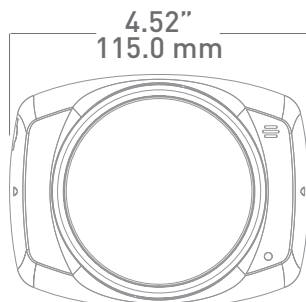

Warranty	5 years
----------	---------

Lens Options	B7 Wide Angle Varifocal Lens 1/2.7" M12, 3-6mm, F2.0 F1 Wide Angle Lens 1/3" M12, 4.2 mm, F1.8 F2 Wide Angle Lens 1/3" M12, 2.8 mm, F2.6 F3 Telephoto Lens 1/3" M12, 8 mm, F1.8 F4 Wide Angle Lens 1/3" M12, 3.6 mm, F1.8
--------------	---

## Dimensions

Top

Side