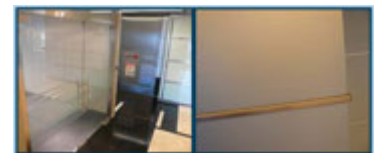

Camera Shift