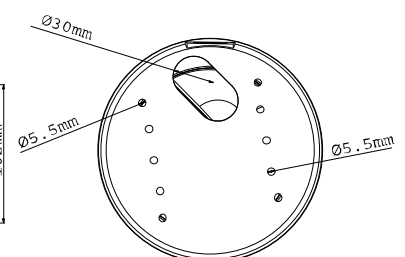

Active Tampering Alarm

Tampered

Focus Change

Camera Shift

SPECIFICATIONS

Camera		
Image Sensor		1/2.5" progressive scan CMOS
Picture Elements		1920 (H) x 1080 (V)
Minimum Illumination	Color	1 Lux (1/30 sec), 0.5 Lux (1/5 sec)
	B/W IR ON	0 Lux
Shutter Speed		Automatic, Manual (1/5 ~ 1/8000 sec)
White Balance		Automatic, Manual (2800K ~ 8500K)
Lens		
Megapixel		Yes
Day / Night		Yes (with removable IR-cut filter)
Lens Type		Varifocal
Focal Length		3 ~ 9 mm
Maximum Aperture		F/1.3
Mount		Ø 14 mm
Operation	Focus	Manual (w / lock)
	Zoom	Manual (w / lock)
	Iris	DC drive
Max. Torque (Focus/ Zoom Screws)		0.049 N.m
IR LED Quantity		10 IR LEDs
IR Distance		15 m / 50 ft (Max.)
Operation		
Video Compression		H.264, MJPEG
Video Stream		Dual streams from H.264 and MJPEG
Frame Rate		30 fps at 1920 x 1080 * The frame rate and the performance may vary depending on the number of connections and data bitrates (different scenes).
Image Setting		Brightness, Contrast, Sharpness, Gamma, White Balance, Flicker-less, Image Orientation, Backlight Compensation, D/N Sensitivity, Shutter Speed, WDR, Defog
Audio Compression		G.711, AAC (16 kHz / 16 bit) * AAC is only supported by GV-System V8.5 or later
Two-way Audio		Yes
Sensor Input		1 Input (Dry Contact)
Alarm Output		1 Digital Output (200mA 5V DC)
Video Resolution		
Main Stream	4:3	1600 x 1200, 1280 x 960, 640 x 480, 320 x 240
	16:9	1920 x 1080, 1280 x 720, 640 x 360, 448 x 252
	5:4	1280 x 1024, 640 x 512, 320 x 256
Sub Stream	4:3	640 x 480, 320 x 240
	16:9	640 x 360, 448 x 252
	5:4	640 x 512, 320 x 256
Network		
Interface		10/100 Ethernet
Ethernet Protocol		HTTP, HTTPS, TCP, UDP, SMTP, FTP, DHCP, NTP, UPnP, DynDNS, 3GPP/ISMA, RTSP, PSIA, SNMP, QoS (DSCP), ONVIF
Mechanical		
Lens Mounting		Ø 14 mm
Temperature Detector		Yes
Camera Angle Adjustment	Pan	0° ~ 350°
	Tilt	10° ~ 90°
	Rotate	0° ~ 340°