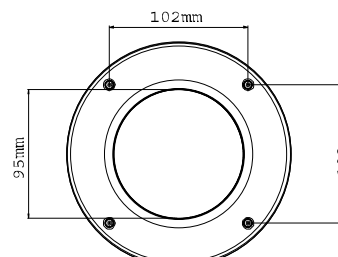

Active Tampering Alarm

Tampered

Focus Change

Camera Shift

SPECIFICATIONS

Camera		
Image Sensor		1/2.5" progressive scan CMOS
Picture Elements		1920 (H) x 1080 (V)
Minimum Illumination	Color	1 Lux (1/30 sec), 0.5 Lux (1/5 sec)
	B/W IR ON	0 Lux
Shutter Speed		Automatic, Manual (1/5 ~ 1/8000 sec)
White Balance		Automatic, Manual (2800K ~ 8500K)
Lens		
Megapixel		Yes
Day / Night		Yes (with removable IR-cut filter)
Lens Type		Varifocal
Focal Length		3 ~ 9 mm
Maximum Aperture		F/1.3
Mount		Ø 14 mm
Operation	Focus	Manual (w / lock)
	Zoom	Manual (w / lock)
	Iris	DC drive
Max. Torque (Focus/ Zoom Screws)		0.049 N.m
IR LED Quantity		10 IR LEDs
IR Distance		15 m / 50 ft (Max.)
Operation		
Video Compression		H.264, MJPEG
Video Stream		Dual streams from H.264 and MJPEG
Frame Rate		30 fps at 1920 x 1080 * The frame rate and the performance may vary depending on the number of connections and data bitrates (different scenes).
Image Setting		Brightness, Contrast, Sharpness, Gamma, White Balance, Flicker-less, Image Orientation, Backlight Compensation, D/N Sensitivity, Shutter Speed, WDR, Defog
Audio Compression		G.711, AAC (16 kHz / 16 bit) * AAC is only supported by GV-System V8.5 or later
Two-way Audio		Yes
Sensor Input		1 Input (Dry Contact)
Alarm Output		1 Digital Output (200mA 5V DC)
Video Resolution		
Main Stream	4:3	1600 x 1200, 1280 x 960, 640 x 480, 320 x 240
	16:9	1920 x 1080, 1280 x 720, 640 x 360, 448 x 252
	5:4	1280 x 1024, 640 x 512, 320 x 256
Sub Stream	4:3	640 x 480, 320 x 240
	16:9	640 x 360, 448 x 252
	5:4	640 x 512, 320 x 256
Network		
Interface		10/100 Ethernet
Ethernet Protocol		HTTP, HTTPS, TCP, UDP, SMTP, FTP, DHCP, NTP, UPnP, DynDNS, 3GPP/ISMA, RTSP, PSIA, SNMP, QoS (DSCP), ONVIF
Mechanical		
Lens Mounting		Ø 14 mm
Temperature Detector		Yes
Camera Angle Adjustment	Pan	0° ~ 350°
	Tilt	10° ~ 90°
	Rotate	0° ~ 340°