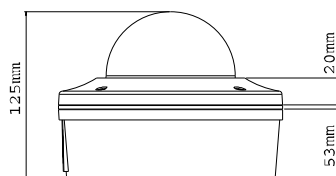

Active Tampering Alarm

Tampered

Focus Change

Camera Shift

SPECIFICATIONS

Camera		
Image Sensor		1/2.5" progressive scan CMOS
Picture Elements		1920 (H) x 1080 (V)
Minimum Illumination	Color	1 Lux (1/30 sec), 0.5 Lux (1/5 sec)
	B/W IR ON	0 Lux
Shutter Speed		Automatic, Manual (1/5 ~ 1/8000 sec)
White Balance		Automatic, Manual (2800K ~ 8500K)
Lens		
Megapixel		Yes
Day / Night		Yes (with removable IR-cut filter)
Lens Type		Varifocal
Focal Length		3 ~ 9 mm
Maximum Aperture		F/1.3
Mount		Ø 14 mm
Operation	Focus	Manual (w / lock)
	Zoom	Manual (w / lock)
	Iris	DC drive
Max. Torque (Focus/ Zoom Screws)		0.049 N.m
IR LED Quantity		10 IR LEDs
IR Distance		15 m / 50 ft (Max.)
Operation		
Video Compression		H.264, MJPEG
Video Stream		Dual streams from H.264 and MJPEG
Frame Rate		30 fps at 1920 x 1080 * The frame rate and the performance may vary depending on the number of connections and data bitrates (different scenes).
Image Setting		Brightness, Contrast, Sharpness, Gamma, White Balance, Flicker-less, Image Orientation, Backlight Compensation, D/N Sensitivity, Shutter Speed, WDR, Defog
Audio Compression		G.711, AAC (16 kHz / 16 bit) * AAC is only supported by GV-System V8.5 or later
Two-way Audio		Yes
Sensor Input		1 Input (Dry Contact)
Alarm Output		1 Digital Output (200mA 5V DC)
Video Resolution		
Main Stream	4:3	1600 x 1200, 1280 x 960, 640 x 480, 320 x 240
	16:9	1920 x 1080, 1280 x 720, 640 x 360, 448 x 252
	5:4	1280 x 1024, 640 x 512, 320 x 256
Sub Stream	4:3	640 x 480, 320 x 240
	16:9	640 x 360, 448 x 252
	5:4	640 x 512, 320 x 256
Network		
Interface		10/100 Ethernet
Ethernet Protocol		HTTP, HTTPS, TCP, UDP, SMTP, FTP, DHCP, NTP, UPnP, DynDNS, 3GPP/ISMA, RTSP, PSIA, SNMP, QoS (DSCP), ONVIF
Mechanical		
Lens Mounting		Ø 14 mm
Temperature Detector		Yes
Camera Angle Adjustment	Pan	0° ~ 350°
	Tilt	10° ~ 90°
	Rotate	0° ~ 340°