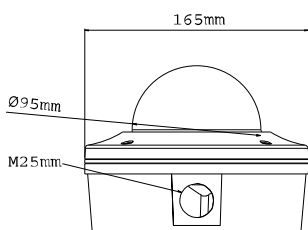

Active Tampering Alarm

Tampered

Focus Change

Camera Shift

SPECIFICATIONS

Camera		
Image Sensor		1/2.5" progressive scan CMOS
Picture Elements		1920 (H) x 1080 (V)
Minimum Illumination	Color	1 Lux (1/30 sec), 0.5 Lux (1/5 sec)
	B/W IR ON	0 Lux
Shutter Speed		Automatic, Manual (1/5 ~ 1/8000 sec)
White Balance		Automatic, Manual (2800K ~ 8500K)
Lens		
Megapixel		Yes
Day / Night		Yes (with removable IR-cut filter)
Lens Type		Varifocal
Focal Length		3 ~ 9 mm
Maximum Aperture		F/1.3
Mount		Ø 14 mm
Operation	Focus	Manual (w / lock)
	Zoom	Manual (w / lock)
	Iris	DC drive
Max. Torque (Focus/ Zoom Screws)		0.049 N.m
IR LED Quantity		10 IR LEDs
IR Distance		15 m / 50 ft (Max.)
Operation		
Video Compression		H.264, MJPEG
Video Stream		Dual streams from H.264 and MJPEG
Frame Rate		30 fps at 1920 x 1080 * The frame rate and the performance may vary depending on the number of connections and data bitrates (different scenes).
Image Setting		Brightness, Contrast, Sharpness, Gamma, White Balance, Flicker-less, Image Orientation, Backlight Compensation, D/N Sensitivity, Shutter Speed, WDR, Defog
Audio Compression		G.711, AAC (16 kHz / 16 bit) * AAC is only supported by GV-System V8.5 or later
Two-way Audio		Yes
Sensor Input		1 Input (Dry Contact)
Alarm Output		1 Digital Output (200mA 5V DC)
Video Resolution		
Main Stream	4:3	1600 x 1200, 1280 x 960, 640 x 480, 320 x 240
	16:9	1920 x 1080, 1280 x 720, 640 x 360, 448 x 252
	5:4	1280 x 1024, 640 x 512, 320 x 256
Sub Stream	4:3	640 x 480, 320 x 240
	16:9	640 x 360, 448 x 252
	5:4	640 x 512, 320 x 256
Network		
Interface		10/100 Ethernet
Ethernet Protocol		HTTP, HTTPS, TCP, UDP, SMTP, FTP, DHCP, NTP, UPnP, DynDNS, 3GPP/ISMA, RTSP, PSIA, SNMP, QoS (DSCP), ONVIF
Mechanical		
Lens Mounting		Ø 14 mm
Temperature Detector		Yes
Camera Angle Adjustment	Pan	0° ~ 350°
	Tilt	10° ~ 90°
	Rotate	0° ~ 340°