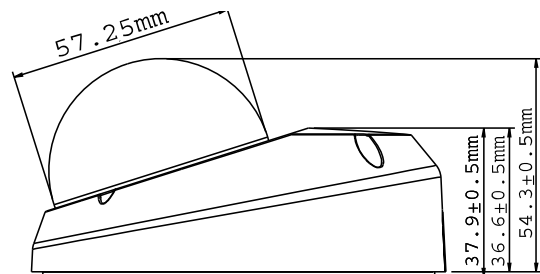

GV-MFD520 5MP H.264 Mini Fixed Dome

1. 5 Megapixel Progressive Scan CMOS
   - Stream 1 from H.264 and MJPEG;
     Stream 2 from H.264, MPEG4 and MJPEG
   - Up to 10 fps at 2560 x 1920
   - Day and night function (electronic)
   - Built-in microphone
   - Memory card slot
   - Active Tampering alarm
   - Wide Dynamic Range (WDR)
   - Defog
   - Motion detection
   - Privacy mask
   - IP address filtering
   - iPhone, iPad, Android
   - PoE (Power over Ethernet)
   - Megapixel lens
   - Supports iPhone, iPad, Android & 3GPP
   - 31 languages on Web interface
2. No Memory card slot & local storage function for Argentina.

Active Tampering Alarm

Camera Shift