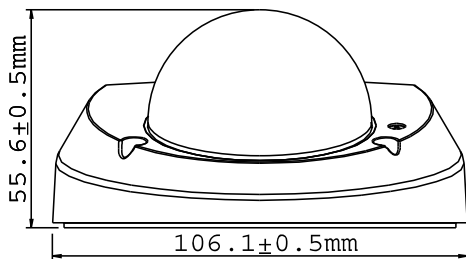

GV-MFD520 5MP H.264 Mini Fixed Dome

1. 5 Megapixel Progressive Scan CMOS
   - Stream 1 from H.264 and MJPEG;
     Stream 2 from H.264, MPEG4 and MJPEG
   - Up to 10 fps at 2560 x 1920
   - Day and night function (electronic)
   - Built-in microphone
   - Memory card slot
   - Active Tampering alarm
   - Wide Dynamic Range (WDR)
   - Defog
   - Motion detection
   - Privacy mask
   - IP address filtering
   - iPhone, iPad, Android
   - PoE (Power over Ethernet)
   - Megapixel lens
   - Supports iPhone, iPad, Android & 3GPP
   - 31 languages on Web interface
2. No Memory card slot & local storage function for Argentina.

Active Tampering Alarm

Camera Shift