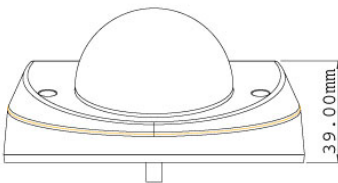

GV-MDR220 2MP H.264 Mini Fixed Rugged Dome

- 1/2.5" progressive scan CMOS
- Megapixel lens
- Dual video streams: Stream 1 from H.264 and MJPEG; Stream 2 from H.264, MPEG4 and MJPEG
- Up to 30 frames per second in megapixel resolution (1920 x 1080)
- Day and night function (electronic)
- IK7 rating
- IP67 rating
- EN50155 compliance for rolling stock applications
- 3-axis mechanism:
  pan (-45° ~ +45°), tilt (0° ~ 90°), rotate (0° ~ 360°)
- Built-in microphone
- Memory Card Slot
- Wide Dynamic Range (WDR)
- Motion detection
- Tampering alarm
- Privacy mask
- Text overlay
- IP address filtering
- Endurable to low environment temperatures (-20°C ~ 50°C / -4°F ~ 122°F)
- Supports iPhone, iPad, Android & 3GPP
- 31 languages on Web interface

* No Memory Card Slot & local storage function for Argentina.

Active Tampering Alarm

Camera Shift