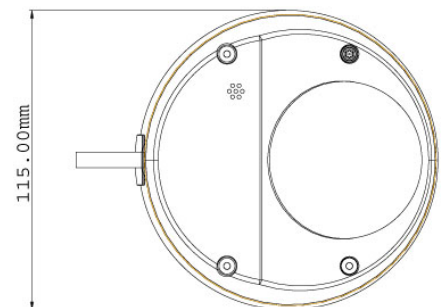

GV-MDR220 2MP H.264 Mini Fixed Rugged Dome

- 1/2.5" progressive scan CMOS
- Megapixel lens
- Dual video streams: Stream 1 from H.264 and MJPEG; Stream 2 from H.264, MPEG4 and MJPEG
- Up to 30 frames per second in megapixel resolution (1920 x 1080)
- Day and night function (electronic)
- IK7 rating
- IP67 rating
- EN50155 compliance for rolling stock applications
- 3-axis mechanism:
  pan (-45° ~ +45°), tilt (0° ~ 90°), rotate (0° ~ 360°)
- Built-in microphone
- Memory Card Slot
- Wide Dynamic Range (WDR)
- Motion detection
- Tampering alarm
- Privacy mask
- Text overlay
- IP address filtering
- Endurable to low environment temperatures (-20°C ~ 50°C / -4°F ~ 122°F)
- Supports iPhone, iPad, Android & 3GPP
- 31 languages on Web interface

* No Memory Card Slot & local storage function for Argentina.

Active Tampering Alarm

Camera Shift