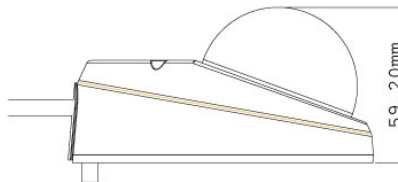

GV-MDR220 2MP H.264 Mini Fixed Rugged Dome

- 1/2.5" progressive scan CMOS
- Megapixel lens
- Dual video streams: Stream 1 from H.264 and MJPEG; Stream 2 from H.264, MPEG4 and MJPEG
- Up to 30 frames per second in megapixel resolution (1920 x 1080)
- Day and night function (electronic)
- IK7 rating
- IP67 rating
- EN50155 compliance for rolling stock applications
- 3-axis mechanism:
  pan (-45° ~ +45°), tilt (0° ~ 90°), rotate (0° ~ 360°)
- Built-in microphone
- Memory Card Slot
- Wide Dynamic Range (WDR)
- Motion detection
- Tampering alarm
- Privacy mask
- Text overlay
- IP address filtering
- Endurable to low environment temperatures (-20°C ~ 50°C / -4°F ~ 122°F)
- Supports iPhone, iPad, Android & 3GPP
- 31 languages on Web interface

* No Memory Card Slot & local storage function for Argentina.

Active Tampering Alarm

Camera Shift