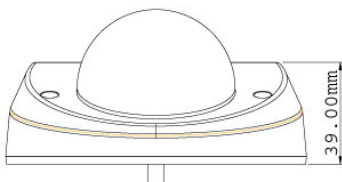

GV-MDR120 1.3MP H.264 Low Lux Mini Fixed Rugged Dome

- 1/3" progressive scan CMOS
- Megapixel lens
- Dual streams from H.264 and MJPEG
- Up to 30 frames per second in megapixel resolution (1280 x 1024)
- Day and night function (electronic)
- IK7 rating
- IP67 rating
- EN50155 compliance for rolling stock applications
- 3-axis mechanism: pan (-45° ~ +45°), tilt (0° ~ 90°), rotate (0° ~ 360°)
- Built-in microphone
- Memory Card Slot
- Wide Dynamic Range (WDR)
- Motion detection
- Tampering alarm
- Privacy mask
- Text overlay
- IP address filtering
- Endurable to low environment temperatures (-20°C ~ 50°C / -4°F ~ 122°F)
- Supports iPhone, iPad, Android & 3GPP
- 31 languages on Web interface
- ONVIF conformant

* No Memory Card Slot & local storage function for Argentina.

Active Tampering Alarm

Camera Shift