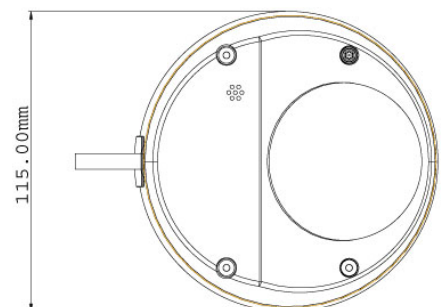

Active Tampering Alarm

Camera Shift