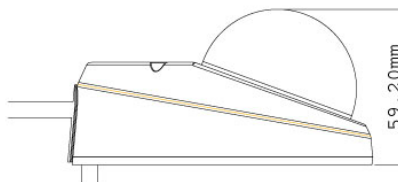

GV-MDR120 1.3MP H.264 Low Lux Mini Fixed Rugged Dome

- 1/3" progressive scan CMOS
- Megapixel lens
- Dual streams from H.264 and MJPEG
- Up to 30 frames per second in megapixel resolution (1280 x 1024)
- Day and night function (electronic)
- IK7 rating
- IP67 rating
- EN50155 compliance for rolling stock applications
- 3-axis mechanism: pan (-45° ~ +45°), tilt (0° ~ 90°), rotate (0° ~ 360°)
- Built-in microphone
- Memory Card Slot
- Wide Dynamic Range (WDR)
- Motion detection
- Tampering alarm
- Privacy mask
- Text overlay
- IP address filtering
- Endurable to low environment temperatures (-20°C ~ 50°C / -4°F ~ 122°F)
- Supports iPhone, iPad, Android & 3GPP
- 31 languages on Web interface
- ONVIF conformant

* No Memory Card Slot & local storage function for Argentina.

Active Tampering Alarm

Camera Shift