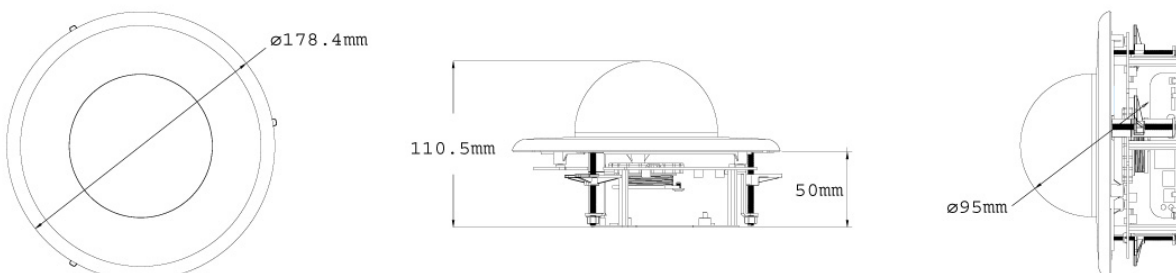

Active Tampering Alarm

Tampered

Focus Change

Camera Shift

Hard-Ceiling Mount

In-Ceiling Mount

SPECIFICATIONS

Camera		
Image Sensor		1/2.5" progressive scan CMOS
Picture Elements		1920 (H) x 1080 (V)
Minimum Illumination	Color	1 Lux (1/30 sec), 0.5 Lux (1/5 sec)
	B/W IR ON	0 Lux
Shutter Speed		Automatic, Manual (1/5 ~ 1/8000 sec)
White Balance		Automatic, Manual (2800K ~ 8500K)
Lens		
Megapixel		Yes
Day/Night		Yes (with removable IR-cut filter)
Lens Type		Varifocal
Focal Length		3 ~ 9 mm
Maximum Aperture		F/1.3
Mount		Ø 14 mm
Image Format		1/3"
Operation	Focus	Manual (w / lock)
	Zoom	Manual (w / lock)
	Iris	DC
Max. Torque (Focus/ Zoom Screws)		0.049 N.m
IR LED Quantity		10 IR LEDs
IR Distance		15 m / 50 ft (Max.)
Operation		
Video Compression		H.264, MJPEG
Video Streaming		Dual streams from H.264 and MJPEG
Frame Rate		30 fps at 1920 x 1080 * The frame rate and the performance may vary depending on the number of connections and data bitrates (different scenes).
Image Setting		Brightness, Contrast, Sharpness, Gamma, White Balance, Flicker-less, Image Orientation, Shutter Speed, Backlight Compensation, D/N Sensitivity, WDR, Defog
Audio Compression		G.711, AAC (16 kHz / 16 bit) * AAC is only supported by GV-System V8.5 or later
Two-way Audio		Yes
Sensor Input		1 Input (Dry Contact)
Alarm Output		1 Output (200mA 5V DC)
Video Resolution		
Main Stream	4:3	1600 x 1200, 1280 x 960, 640 x 480, 320 x 240
	16:9	1920 x 1080, 1280 x 720, 640 x 360, 448 x 252
	5:4	1280 x 1024, 640 x 512, 320 x 256
Sub Stream	4:3	640 x 480, 320 x 240
	16:9	640 x 360, 448 x 252
	5:4	640 x 512, 320 x 256
Network		
Interface		10/100 Ethernet
Ethernet Protocol		HTTP, HTTPS, TCP, UDP, SMTP, FTP, DHCP, NTP, UPnP, DynDNS, 3GPP/ISMA, RTSP, PSIA, SNMP, QoS (DSCP), ONVIF
Mechanical		
Lens Mounting		Ø 14 mm
Camera Angle Adjustment	Pan	0° ~ 350°
	Tilt	10° ~ 90°
	Rotation	0° ~ 340°
Temperature Detector		Yes