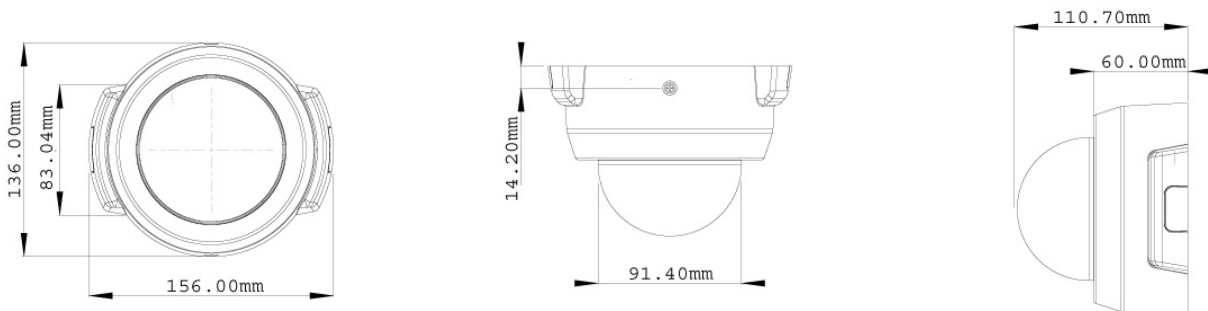

Hard-Ceiling Mount