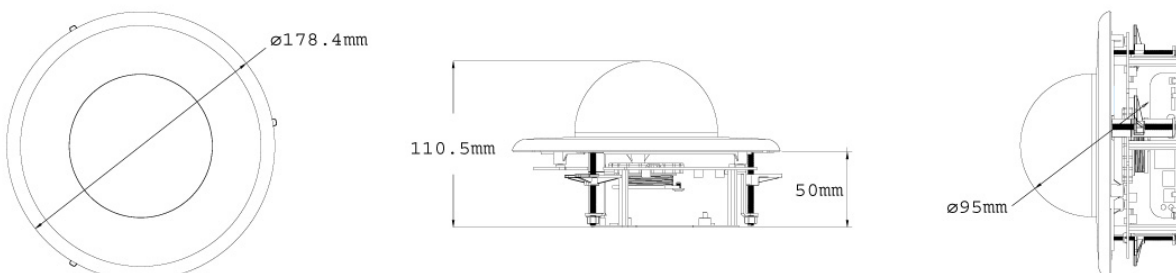

Active Tampering Alarm

Tampered

Focus Change

Camera Shift

Hard-Ceiling Mount

In-Ceiling Mount

SPECIFICATIONS

Camera		
Image Sensor		1/3" progressive scan CMOS
Picture Elements		1280 (H) x 1024 (V)
Minimum Illumination	Color	0.15 Lux (1/30 sec), 0.08 Lux (1/5 sec)
	B/W IR ON	0 Lux
Shutter Speed		Automatic, Manual (1/5 ~ 1/8000 sec)
White Balance		Automatic, Manual (2800K ~ 8500K)
Lens		
Megapixel		Yes
Day/Night		Yes (with removable IR-cut filter)
Lens Type		Varifocal
Focal Length		3 ~ 9 mm
Maximum Aperture		F/1.3
Mount		Ø 14 mm
Image Format		1/3"
Operation	Focus	Manual (w / lock)
	Zoom	Manual (w / lock)
	Iris	DC drive
Max. Torque (Focus/ Zoom Screws)		0.049 N.m
IR LED Quantity		10 IR LEDs
IR Distance		15 m / 50 ft (Max.)
Operation		
Video Compression		H.264, MPEG4, MJPEG
Video Streaming		Stream 1 from H.264 and MJPEG; Stream 2 from H.264, MPEG4 and MJPEG
Frame Rate		30 fps at 1280 x 1024 * The frame rate and the performance may vary depending on the number of connections and data bitrates (different scenes).
Image Setting		Brightness, Contrast, Sharpness, Gamma, White Balance, Flicker-less, Image Orientation, Shutter Speed, Backlight Compensation, D/N Sensitivity, WDR, Defog
Audio Compression		G.711, AAC (16 kHz / 16 bit) * AAC is only supported by GV-System V8.5 or later
Two-way Audio		Yes
Sensor Input		1 Input (Dry Contact)
Alarm Output		1 Output (200mA 5V DC)
Video Resolution		
Main Stream	4:3	1280 x 960, 640 x 480, 320 x 240
	16:9	1280 x 720, 640 x 360, 448 x 252
	5:4	1280 x 1024, 640 x 512, 320 x 256
Sub Stream	4:3	640 x 480, 320 x 240
	16:9	640 x 360, 448 x 252
	5:4	640 x 512, 320 x 256
Network		
Interface		10/100 Ethernet
Ethernet Protocol		HTTP, HTTPS, TCP, UDP, SMTP, FTP, DHCP, NTP, UPnP, DynDNS, 3GPP/ISMA, RTSP, PSIA, SNMP, QoS (DSCP)
Mechanical		
Lens Mounting		Ø 14 mm
Camera Angle Adjustment	Pan	0° ~ 350°
	Tilt	10° ~ 90°
	Rotation	0° ~ 340°
Temperature Detector		Yes