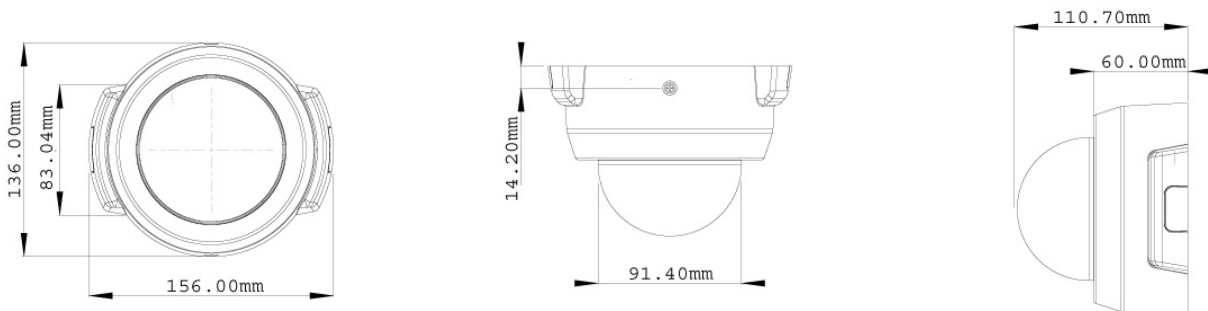

Active Tampering Alarm

Tampered

Focus Change

Camera Shift

Hard-Ceiling Mount

In-Ceiling Mount

SPECIFICATIONS

Camera		
Image Sensor		1/3" progressive scan CMOS
Picture Elements		1280 (H) x 1024 (V)
Minimum Illumination	Color	0.15 Lux (1/30 sec), 0.08 Lux (1/5 sec)
	B/W IR ON	0 Lux
Shutter Speed		Automatic, Manual (1/5 ~ 1/8000 sec)
White Balance		Automatic, Manual (2800K ~ 8500K)
Lens		
Megapixel		Yes
Day/Night		Yes (with removable IR-cut filter)
Lens Type		Varifocal
Focal Length		3 ~ 9 mm
Maximum Aperture		F/1.3
Mount		Ø 14 mm
Image Format		1/3"
Operation	Focus	Manual (w / lock)
	Zoom	Manual (w / lock)
	Iris	DC drive
Max. Torque (Focus/ Zoom Screws)		0.049 N.m
IR LED Quantity		10 IR LEDs
IR Distance		15 m / 50 ft (Max.)
Operation		
Video Compression		H.264, MPEG4, MJPEG
Video Streaming		Stream 1 from H.264 and MJPEG; Stream 2 from H.264, MPEG4 and MJPEG
Frame Rate		30 fps at 1280 x 1024 * The frame rate and the performance may vary depending on the number of connections and data bitrates (different scenes).
Image Setting		Brightness, Contrast, Sharpness, Gamma, White Balance, Flicker-less, Image Orientation, Shutter Speed, Backlight Compensation, D/N Sensitivity, WDR, Defog
Audio Compression		G.711, AAC (16 kHz / 16 bit) * AAC is only supported by GV-System V8.5 or later
Two-way Audio		Yes
Sensor Input		1 Input (Dry Contact)
Alarm Output		1 Output (200mA 5V DC)
Video Resolution		
Main Stream	4:3	1280 x 960, 640 x 480, 320 x 240
	16:9	1280 x 720, 640 x 360, 448 x 252
	5:4	1280 x 1024, 640 x 512, 320 x 256
Sub Stream	4:3	640 x 480, 320 x 240
	16:9	640 x 360, 448 x 252
	5:4	640 x 512, 320 x 256
Network		
Interface		10/100 Ethernet
Ethernet Protocol		HTTP, HTTPS, TCP, UDP, SMTP, FTP, DHCP, NTP, UPnP, DynDNS, 3GPP/ISMA, RTSP, PSIA, SNMP, QoS (DSCP)
Mechanical		
Lens Mounting		Ø 14 mm
Camera Angle Adjustment	Pan	0° ~ 350°
	Tilt	10° ~ 90°
	Rotation	0° ~ 340°
Temperature Detector		Yes