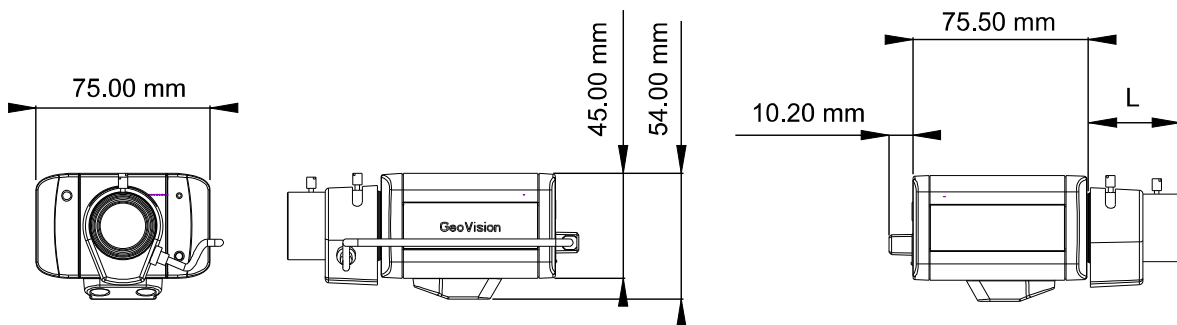

### Active Tampering Alarm

Tampered

Focus Change

Camera Shift

Model	L Length
BX320D-0	55.3 mm
BX320D-1	46.9 mm

**SPECIFICATIONS**

		GV-BX320D-0	GV-BX230D-1
<b>Camera</b>			
Image Sensor		1/2.5" progressive scan CMOS	
Picture Elements		2048 (H) x 1536 (V)	
Minimum Illumination	Color	1 Lux (1/30 sec), 0.5 Lux (1/5 sec)	
	B/W	0.2 Lux (1/30 sec), 0.1 Lux (1/5 sec)	
	IR ON	0 Lux	
Shutter Speed		Automatic, Manual (1/5 ~ 1/8000 sec)	
White Balance		Automatic, Manual (2800K ~ 8500K)	
<b>Lens</b>			
Megapixel		Yes	
Day/Night		Yes (with removable IR-cut filter)	
Lens Type		Varifocal	
Focal Length		3.1 ~ 8 mm	2.8 ~ 6 mm
Maximum Aperture		F / 1.2	F / 1.3
Mount		CS Mount	
Image Format		1/3"	
Operation	Focus	Manual (w / lock)	
	Zoom	Manual (w / lock)	
	Iris	DC	
Max. Torque (Focus/ Zoom Screws)		0.049 N.m	
<b>Operation</b>			
Video Compression		H.264, MJPEG	
Video Stream		Dual streams from H.264 and MJPEG	
Frame Rate		20 fps at 2048 x 1536, 30 fps at 1920 x 1080 * The frame rate and the performance may vary depending on the number of connections and data bitrates (different scenes).	
Image Setting		Brightness, Contrast, Sharpness, Gamma, White Balance, Flicker-less, Image Orientation, Shutter Speed, D/N Sensitivity, Backlight Compensation, WDR, Defog	
Audio Compression		G.711, AAC (16 kHz / 16 bit) * AAC is only supported by GV-System V8.5 or later	
Two-way Audio		Yes	
Sensor Input		1 Input (Dry Contact)	
Alarm Output		1 Digital Output (200mA 5V DC)	
<b>Video Resolution</b>			
Main Stream	4:3	2048 x 1536, 1600 x 1200, 1280 x 960, 640 x 480, 320 x 240	
	16:9	1920 x 1080, 1280 x 720, 640 x 360, 448 x 252	
	5:4	1280 x 1024, 640 x 512, 320 x 256	
Sub Stream	4:3	640 x 480, 320 x 240	
	16:9	640 x 360, 448 x 252	
	5:4	640 x 512, 320 x 256	
<b>Network</b>			
Interface		10/100 Ethernet	
Ethernet Protocol		HTTP, HTTPS, TCP, UDP, SMTP, FTP, DHCP, NTP, UPnP, DynDNS, 3GPP/ISMA, RTSP, PSIA, SNMP, QoS (DSCP), ONVIF	
<b>Mechanical</b>			
Lens Mounting		C / CS-Mount	
Connectors	Power	2-pin terminal block, PoE	
	Ethernet	RJ-45	
	Audio	1 In (Using the built-in microphone or externally connecting a microphone) 1 Out (Stereo phone jack, 3.5 mm / 0.14 in)	
	Digital I/O	3-pin terminal block, pitch 2.5 mm / 0.1 in	
	Auto Iris	DC drive	
	Local Storage	Micro SD/SDHC/SDXC memory card slot (for Class 6 card or above)	
	TV-Out	BNC connector (640 x 480 resolution)	
LED Indicator		2 LEDs: Power, Status	