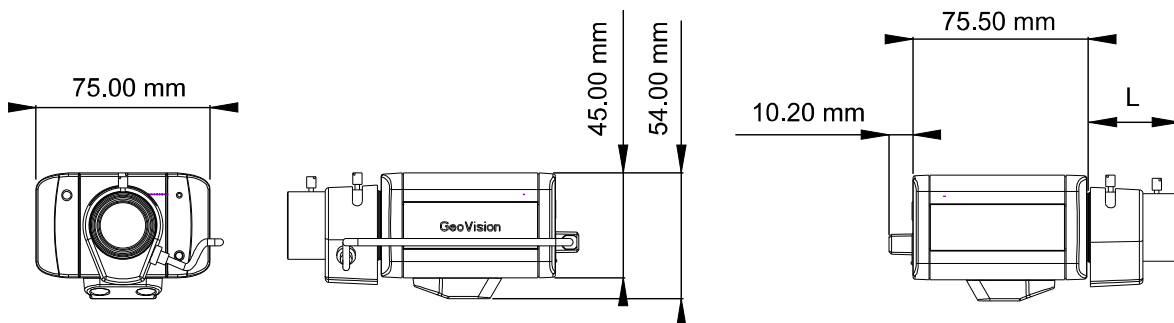

Active Tampering Alarm

Tampered

Focus Change

Camera Shift

Model	L Length
BX220D-2	49.6 mm
BX220D-3	36.5 mm

SPECIFICATIONS

		GV-BX220D-2	GV-BX220D-3
Camera			
Image Sensor		1/2.5" progressive scan CMOS	
Picture Elements		1920 (H) x 1080 (V)	
Minimum Illumination	Color	1 Lux (1/30 sec), 0.5 Lux (1/5 sec)	
	B/W	0.2 Lux (1/30 sec), 0.1 Lux (1/5 sec)	
	IR ON	0 Lux	
Shutter Speed		Automatic, Manual (1/5 ~ 1/8000 sec)	
White Balance		Automatic, Manual (2800K ~ 8500K)	
Lens			
Megapixel		Yes	
Day/Night		Yes (with removable IR-cut filter)	
Lens Type		Varifocal	
Focal Length		2.8 ~ 6 mm	2.8 ~ 12 mm
Maximum Aperture		F / 1.3	F / 1.4
Mount		CS Mount	
Image Format		1/3"	
Operation	Focus	Manual (w / lock)	
	Zoom	Manual (w / lock)	
	Iris	DC	
Max. Torque (Focus/ Zoom Screws)		0.049 N.m	
Operation			
Video Compression		H.264, MJPEG	
Video Stream		Dual streams from H.264 and MJPEG	
Frame Rate		30 fps at 1920 x 1080 * The frame rate and the performance may vary depending on the number of connections and data bitrates (different scenes).	
Image Setting		Brightness, Contrast, Sharpness, Gamma, White Balance, Flicker-less, Image Orientation, Shutter Speed, D/N Sensitivity, Backlight Compensation, WDR, Defog	
Audio Compression		G.711, AAC (16 kHz / 16 bit) * AAC is only supported by GV-System V8.5 or later	
Two-way Audio		Yes	
Sensor Input		1 Input (Dry Contact)	
Alarm Output		1 Digital Output (200mA 5V DC)	
Video Resolution			
Main Stream	4:3	1600 x 1200, 1280 x 960, 640 x 480, 320 x 240	
	16:9	1920 x 1080, 1280 x 720, 640 x 360, 448 x 252	
	5:4	1280 x 1024, 640 x 512, 320 x 256	
Sub Stream	4:3	640 x 480, 320 x 240	
	16:9	640 x 360, 448 x 252	
	5:4	640 x 512, 320 x 256	
Network			
Interface		10/100 Ethernet	
Ethernet Protocol		HTTP, HTTPS, TCP, UDP, SMTP, FTP, DHCP, NTP, UPnP, DynDNS, 3GPP/ISMA, RTSP, PSIA, SNMP, QoS (DSCP), ONVIF	
Mechanical			
Lens Mounting		CS-Mount	
Connectors	Power	2-pin terminal block, PoE	
	Ethernet	RJ-45	
	Audio	1 In (Using the built-in microphone or externally connecting a microphone) 1 Out (Stereo phone jack, 3.5 mm / 0.14 in)	
	Digital I/O	3-pin terminal block, pitch 2.5 mm / 0.1 in	
	Auto Iris	DC drive	
	Local Storage	Micro SD/SDHC/SDXC memory card slot (for Class 6 card or above)	
TV-Out		BNC connector (640 x 480 resolution)	
LED Indicator		2 LEDs: Power, Status	