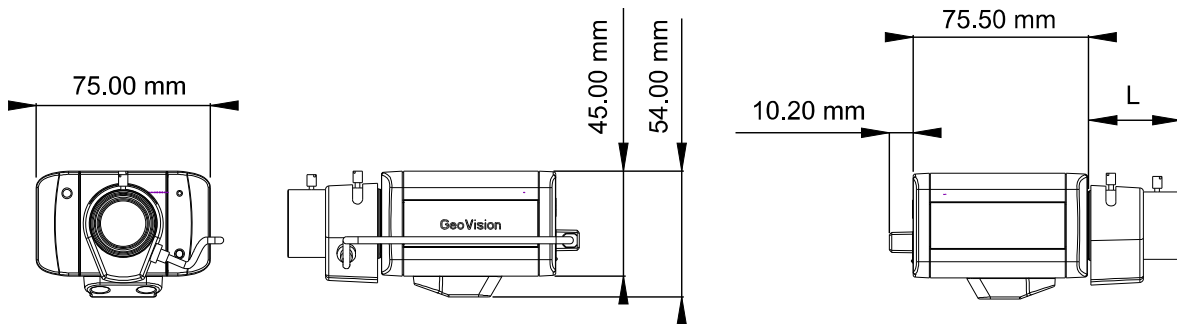

Camera Shift

Model	L Length
BX130D-0	39.5 mm
BX130D-1	15.7 mm

SPECIFICATIONS

Camera	GV-BX130D-0	GV-BX130D-1
Image Sensor	1/2.5" progressive scan CMOS	
Picture Elements	1280 (H) x 1024 (V)	
Minimum Illumination	Color	0.5 Lux at F/1.4
	B/W	0.1 Lux at F/1.4
	IR ON	0 Lux
Shutter Speed	Automatic, Manual (1/5 ~ 1/8000 sec)	
White Balance	Automatic, Manual (2800K ~ 8500K)