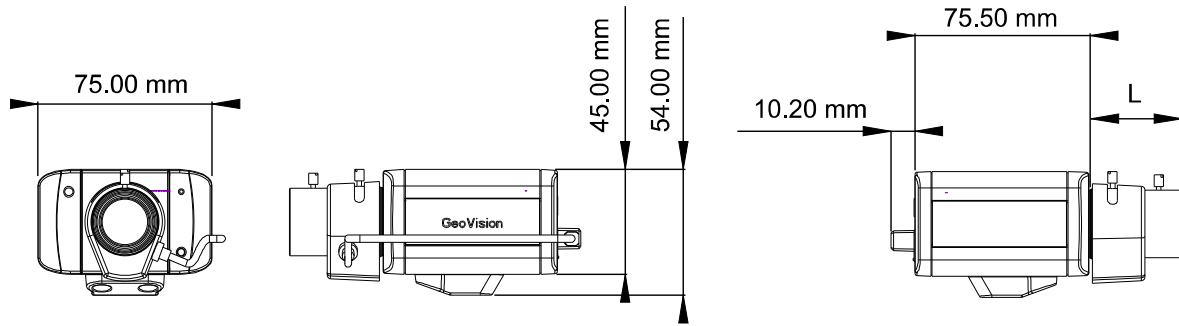

### Active Tampering Alarm

Tampered

Focus Change

Camera Shift

Model	L Length
BX3400-0F	15.7 mm
BX3400-1F	15.7 mm
BX3400-2F	15.7 mm
BX3400-4V	37.1 mm
BX3400-5V	46.9 mm

## SPECIFICATIONS

Camera	GV-BX3400-0F	GV-BX3400-1F	GV-BX3400-2F	GV-BX3400-4V	GV-BX3400-5V
Image Sensor	1/3" progressive scan CMOS				
Picture Elements	2048 (H) x 1536 (V)				
Minimum Illumination	Color	0.08 Lux			
	B/W	0.05 Lux			
	IR ON	0 Lux			
Shutter Speed	Automatic, Manual (1/5 ~ 1/8000 sec)				
White Balance	Automatic, Manual (2800 ~ 8500K)				
Gain Control	Automatic				
S/N Ratio	47 dB				
BLC	Yes				
WDR Pro	Yes (with WDR sensor)				
<b>Lens</b>					
Megapixel	Yes				
Day/Night	Yes (with removable IR-cut filter)				
Lens Type	Fixed			Varifocal	
Focal Length	4 mm	8 mm	12 mm	3 ~ 10.5 mm	2.8 ~ 6 mm
Maximum Aperture	/1.5	F/1.6		F/1.4	F/1.3
Mount	CS Mount				
Image Format	/3"	1/2.5"		1/2.7"	1/3"
Operation	Focus	Manual			Manual (w/lock)
	Zoom	Fixed			Manual (w/lock)
	Iris	Fixed			DC drive
Torque (Focus/Zoom screws)	0.049 N.m				
<b>Operation</b>					
Video Compression	H.264, MJPEG				
Video Streaming	Dual streams from H.264 and MJPEG				
Frame Rate	20 fps at 2048 x 1536 * The frame rate and performance may vary depending on the number of connections and data bitrates (different scenes).				
Image Setting	Brightness, Contrast, Saturation, Sharpness, Gamma, White Balance, Flicker-less, Image Orientation, Shutter Speed, D/N Sensitivity, Backlight Compensation, WDR, Defog				
Audio Compression	G.711, AAC (24 kHz / 16 bit)				
Two-way Audio	Yes				
Sensor Input	1 input (Dry Contact)				
Alarm Output	1 Digital Output (200mA 5V DC)				
<b>Video Resolution</b>					
Main Stream	4:3	2048 x 1536, 1600 x 1200, 1280 x 960, 640 x 480, 320 x 240			
	16:9	1920 x 1080, 1280 x 720, 640 x 360, 448 x 252			
	5:4	1280 x 1024, 640 x 512, 320 x 256			
Sub Stream	4:3	640 x 480, 320 x 240			
	16:9	640 x 360, 448 x 252			
	5:4	640 x 512, 320 x 256			