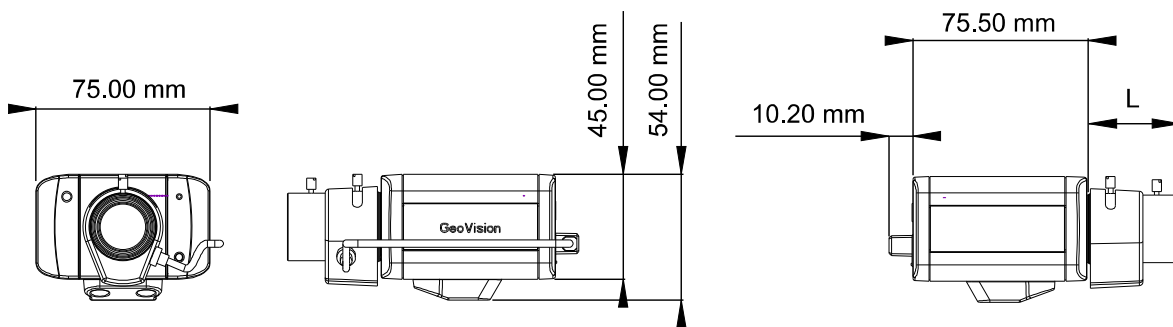

* No Memory card slot & local storage function for Argentina.

Active Tampering Alarm

Tampered

Focus Change

Camera Shift

Model	L Length
BX2400-0F	15.7 mm
BX2400-1F	15.7 mm
BX2400-2F	15.7 mm
BX2400-3V	39.5 mm
BX2400-4V	37.1 mm

LED Indicator	2 LEDs: Power, Status
General	
Operating Temperature	0 °C ~ 50 °C / 32 °F ~ 122 °F
Humidity	10% to 90% (no condensation)
Power Source	12V DC / PoE
Max. Power Consumption	9.5W
Dimensions (L X W X H)	75.5 x75 x 54 mm / 2.97 x 2.95 x 2.13 in (without lens)
Weight	300 g / 0.66 lb
Regulatory	CE, FCC, C-Tick, RoHS compliant
Power over Ethernet	
PoE Standard	IEEE 802.3af Class 3 Power over Ethernet / PD
PoE Power Supply Type	End-Span
PoE Power Output	Per Port 48V DC, 350mA. Max. 15.4 watts
Web Interface	
Installation Management	Web-based configuration
Maintenance	Firmware upgrade through Web Browser or Utility
Access from Web Browser	Camera live view, video recording, change video quality, bandwidth control, image snapshot, digital I/O control, audio, Wide Angle Lens Dewarping, Picture in Picture, Picture and Picture, Privacy Mask, Visual Automation, Tampering Alarm, Text Overlay
Language	Arabic / Bulgarian / Czech / Danish / Dutch / English / Finnish / French / German / Greek / Hebrew / Hungarian / Indonesian / Italian / Japanese / Lithuanian / Norwegian / Persian / Polish / Portuguese / Romanian / Russian / Serbian / Simplified Chinese / Slovakian / Slovenian / Spanish / Swedish / Thai / Traditional Chinese / Turkish
Applications	
Network Storage	GV-NVR, GV-System, GV-Backup Center, GV-Recording Server
Smart Device Access	- GV-Eye for Android smartphone, tablet, iPhone, and iPod Touch- GV-Eye HD for iPad
Live Viewing	IE , GV-MultiView
CMS Server support	GV-Control Center, GV-Center V2, GV-VSM