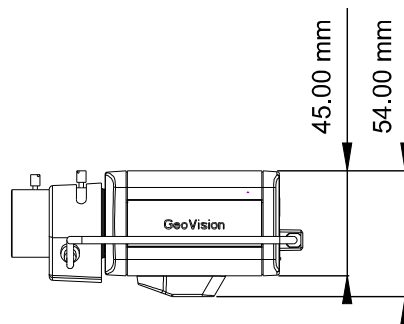

Camera Shift

Model	L Length
BX130D-0	39.5 mm
BX130D-1	15.7 mm

SPECIFICATIONS

Camera	GV-BX130D-0	GV-BX130D-1
Image Sensor	1/2.5" progressive scan CMOS	
Picture Elements	1280 (H) x 1024 (V)	
Minimum Illumination	Color	0.5 Lux at F/1.4
	B/W	0.1 Lux at F/1.4
	IR ON	0 Lux
Shutter Speed	Automatic, Manual (1/5 ~ 1/8000 sec)	
White Balance	Automatic, Manual (2800K ~ 8500K)