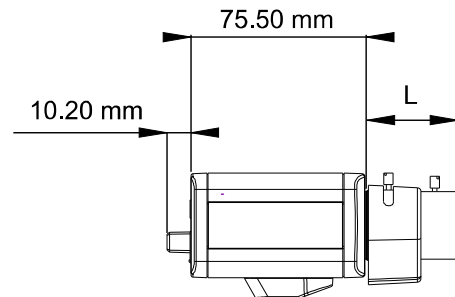

Camera Shift

Model	L Length
BX130D-0	39.5 mm
BX130D-1	15.7 mm

SPECIFICATIONS

Camera	GV-BX130D-0	GV-BX130D-1
Image Sensor	1/2.5" progressive scan CMOS	
Picture Elements	1280 (H) x 1024 (V)	
Minimum Illumination	Color	0.5 Lux at F/1.4
	B/W	0.1 Lux at F/1.4
	IR ON	0 Lux
Shutter Speed	Automatic, Manual (1/5 ~ 1/8000 sec)	
White Balance	Automatic, Manual (2800K ~ 8500K)