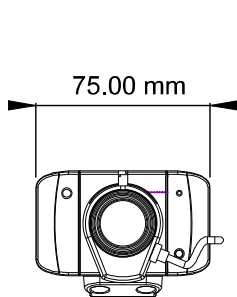

Camera Shift

Model	L Length
BX130D-0	39.5 mm
BX130D-1	15.7 mm

SPECIFICATIONS

Camera	GV-BX130D-0	GV-BX130D-1
Image Sensor	1/2.5" progressive scan CMOS	
Picture Elements	1280 (H) x 1024 (V)	
Minimum Illumination	Color	0.5 Lux at F/1.4
	B/W	0.1 Lux at F/1.4
	IR ON	0 Lux
Shutter Speed	Automatic, Manual (1/5 ~ 1/8000 sec)	
White Balance	Automatic, Manual (2800K ~ 8500K)