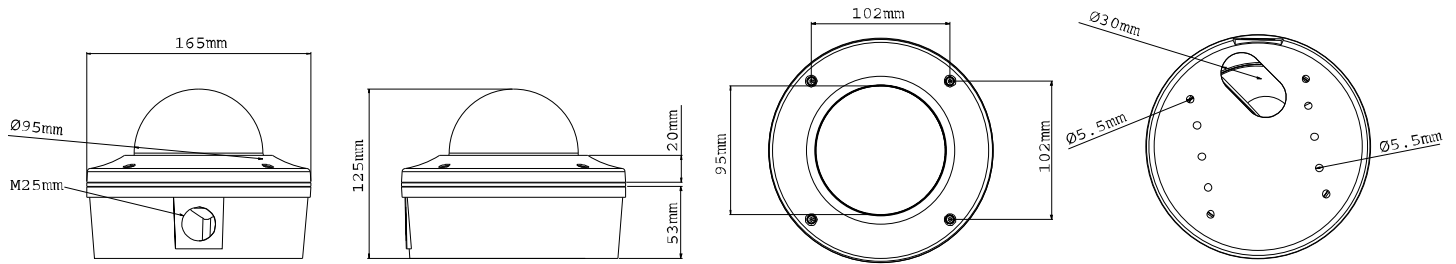

## SPECIFICATIONS

Camera		
Image Sensor	1/3" progressive scan CMOS	
Picture Elements	1280 (H) x 1024 (V)	
Minimum Illumination	Color	0.15 Lux (1/30 sec), 0.08 Lux (1/5 sec)
	B/W IR ON	0 Lux
Shutter Speed	Automatic, Manual (1/5 ~ 1/8000 sec)	
White Balance	Automatic, Manual (2800K ~ 8500K)	
Lens		
Megapixel	Yes	
Day / Night	Yes (with removable IR-cut filter)	
Lens Type	Varifocal	
Focal Length	3 ~ 9 mm	
Maximum Aperture	F/1.3	
Mount	Ø 14 mm	
Operation	Focus	Manual (w / lock)
	Zoom	Manual (w / lock)
	Iris	DC
Max. Torque (Focus/ Zoom Screws)	0.049 N.m	
IR LED Quantity	10 IR LEDs	
IR Distance	15 m / 50 ft (Max.)	
Operation		
Video Compression	H.264, MJPEG	
Video Stream	Dual streams from H.264 and MJPEG	
Frame Rate	30 fps at 1280 x 1024 * The frame rate and the performance may vary depending on the number of connections and data bitrates (different scenes).	
Image Setting	Brightness, Contrast, Sharpness, Gamma, White Balance, Flicker-less, Image Orientation, Backlight Compensation, D/N Sensitivity, Shutter Speed, WDR, Defog	
Audio Compression	G.711, AAC (16 kHz / 16 bit) * AAC is only supported by GV-System V8.5 or later	
Two-way Audio	Yes	
Sensor Input	1 Input (Dry Contact)	
Alarm Output	1 Digital Output (200mA 5V DC)	
Video Resolution		
Main Stream	4:3	1280 x 960, 640 x 480, 320 x 240
	16:9	1280 x 720, 640 x 360, 448 x 252
	5:4	1280 x 1024, 640 x 512, 320 x 256
Sub Stream	4:3	640 x 480, 320 x 240
	16:9	640 x 360, 448 x 252
	5:4	640 x 512, 320 x 256
Network		
Interface	10/100 Ethernet	
Ethernet Protocol	HTTP, HTTPS, TCP, UDP, SMTP, FTP, DHCP, NTP, UPnP, DynDNS, 3GPP/ISMA, RTSP, PSIA, SNMP, QoS (DSCP), ONVIF	
Mechanical		
Lens Mounting	Ø 14 mm	