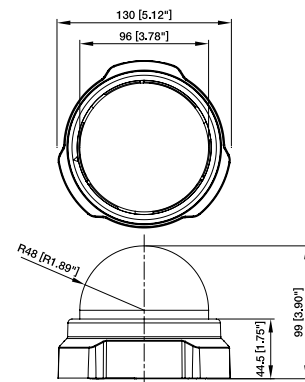

TCM-3111

H.264 Megapixel IP PoE
Fixed Dome

- 1/3" Progressive Scan CMOS
- Minimum illumination 0.5 Lux at F1.0
- Built-in f4.2mm / F1.8 Megapixel fixed lens
(It is possible to replace the bundled lens with the optional lens)
- 18 fps at 1280 x 1024 resolution
- Selectable H.264, MPEG-4 SP, MJPEG compressions with dual streaming
- Powered by PoE Class 2

PHOTO INDICATION

- 1 Power LED
- 2 Ethernet Port
- 3 Reset Button

DIMENSION DIAGRAM

Unit: mm [inch]

ACCESSORY OPTIONS

Lens		
PLEN-0121		IR Compatible, Fixed Iris, F2.0, 2.8 mm, 92.5°
Dome Cover		
PDCX-0101		3-inch, smoke, non-vandal proof

• General

Power Source / Consumption	PoE Class 2 (IEEE802.3af) / 4.368 W
Weight	270 g (0.6 lb)
Dimensions (Ø x H)	130 mm x 99 mm (5.12" x 3.90")
Mount Type	Surface, Pendant, Wall, Corner, Pole, Flush
Operating Temperature	-10 °C ~ 50 °C (14 °F ~ 122 °F)
Operating Humidity	10% ~ 85% RH
Approvals	CE, FCC