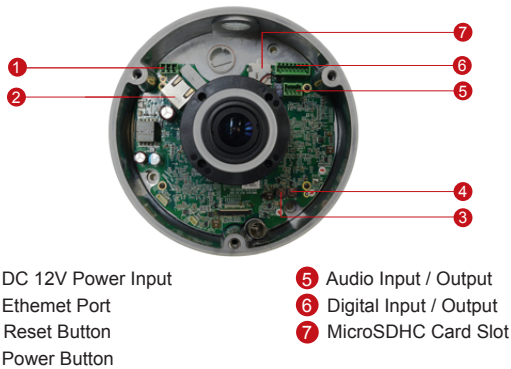

# KCM-7911

4M Outdoor Hemispheric with D/N,  
Advanced WDR, Fisheye lens

- 1/2.5" Progressive Scan CMOS
- Day and night function with mechanical IR cut filter
- Minimum illumination 0.06 lux at F2.8
- 180°/360° panorama and ePTZ view
- Built-in f1.05 mm / F2.8 Megapixel Fisheye lens
- 6 fps at 2032 x 1920 resolution
- Selectable H.264, MPEG-4 SP, MJPEG compressions with dual streaming
- Up to 6 cropped regions as independent channels
- Two-way audio
- Video motion detection
- Digital input and digital output
- Advanced WDR
- 2D+3D Digital Noise Reduction
- MircoSDHC card slot for local storage
- Powered by PoE Class 3 / DC 12V
- Weatherproof IP66 rated casing

## PHOTO INDICATION

**• Interface**

Digital Input	2, terminal block
Digital Output	2, terminal block
Local Storage	MicroSDHC memory card slot (card not included)

**• General**

Power Source / Consumption	PoE Class 3 (IEEE 802.3af) / 9.6W DC 12V / 7.68W (adapter not included)
Weight	800 g (1.76 lb)
Dimensions (Ø x H)	152mm x 58.72mm (6" x 2.3")
Mount Type	Surface, Pendant, Wall, Corner, Pole, Ceiling
Operating Temperature	-30 °C - 50°C (-22°F - 122°F)
Operating Humidity	10% ~ 85% RH
Approvals	CE, FCC, IP66