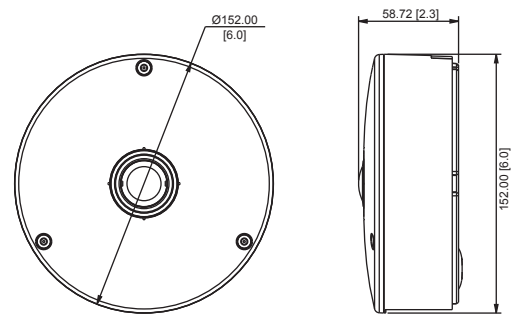

# KCM-7911

4M Outdoor Hemispheric with D/N,  
Advanced WDR, Fisheye lens

- 1/2.5" Progressive Scan CMOS
- Day and night function with mechanical IR cut filter
- Minimum illumination 0.06 lux at F2.8
- 180°/360° panorama and ePTZ view
- Built-in f1.05 mm / F2.8 Megapixel Fisheye lens
- 6 fps at 2032 x 1920 resolution
- Selectable H.264, MPEG-4 SP, MJPEG compressions with dual streaming
- Up to 6 cropped regions as independent channels
- Two-way audio
- Video motion detection
- Digital input and digital output
- Advanced WDR
- 2D+3D Digital Noise Reduction
- MircoSDHC card slot for local storage
- Powered by PoE Class 3 / DC 12V
- Weatherproof IP66 rated casing

## PHOTO INDICATION

## DIMENSION DIAGRAM

Unit: mm [inch]

**• Interface**

Digital Input	2, terminal block
Digital Output	2, terminal block
Local Storage	MicroSDHC memory card slot (card not included)

**• General**

Power Source / Consumption	PoE Class 3 (IEEE 802.3af) / 9.6W DC 12V / 7.68W (adapter not included)
Weight	800 g (1.76 lb)
Dimensions (Ø x H)	152mm x 58.72mm (6" x 2.3")
Mount Type	Surface, Pendant, Wall, Corner, Pole, Ceiling
Operating Temperature	-30 °C - 50°C (-22°F - 122°F)
Operating Humidity	10% ~ 85% RH
Approvals	CE, FCC, IP66