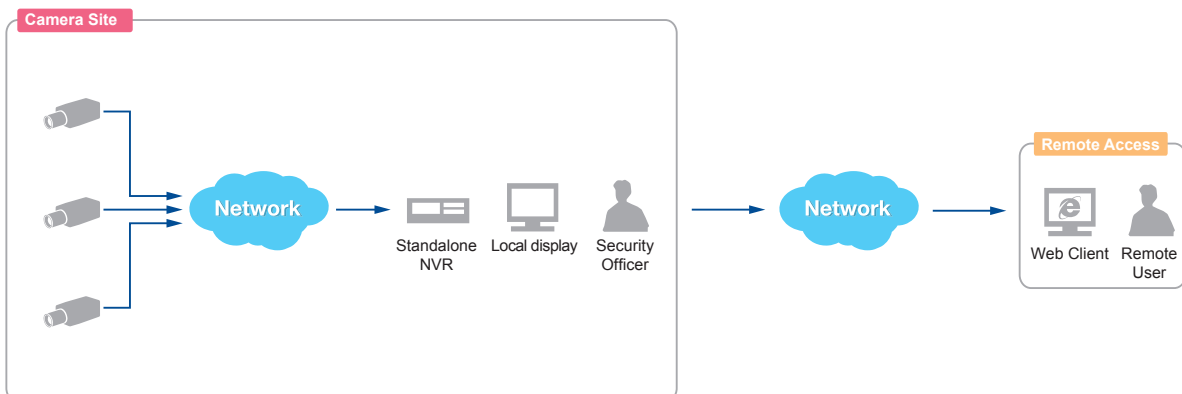

SOLUTION ARCHITECTURE

Standalone NVR

Remote User: Administrator / Supervisor / Manager / Security Officer