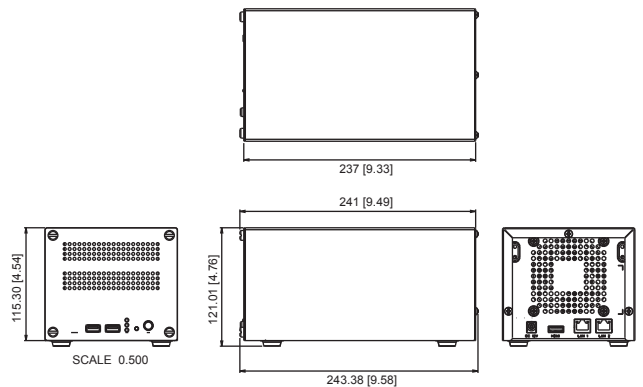

## 4-Channel Mini Standalone NVR

- Manage up to 4 IP cameras
- Support H.264 formats up to 2-Megapixel resolution
- Live view with 1, 4 window layouts
- PTZ and speed control, preset points and tours, mouse PTZ
- HDD Bay for 2 SATA disks (total up to 6 TB)
- Maximum total recording frame rate 120 fps
- Scheduled, event triggered and manual recording
- Time and event based search
- Playback with 1/2x-1x-32x speeds with AVI video export function
- 4-channel synchronized playback
- Event management with motion detection and DI/DO
- Built-in DHCP server support
- HDMI Local display
- Compact Design

### PHOTO INDICATION

- |                      |             |
|----------------------|-------------|
| 1 USB 2.0 Ports      | 5 HDMI Port |
| 2 Reset Button       | 6 LAN1      |
| 3 Power Button       | 7 LAN2      |
| 4 DC 12V power input |             |

### DIMENSION DIAGRAM

Unit: mm [inch]

**• Remote Access**

PC Web Browser	Microsoft Internet Explorer 8.0 or 9.0
----------------	--

**• Hardware**

Dimensions (W x H x D)	135 mm x 121 mm x 241 mm ( 5.3" x 4.8" x 9.5")
Weight	1.33kg (2.93 lb) without HDD
Operating Temperature	0°C~ 40°C(32°F ~ 104°F)
Operating Humidity	10% ~ 85% RH
Power Source / Consumption	DC 12V/ 50W
Bundled Accessories	Power Adapter, (100~240V) with 3 different connectors included
Approvals	CE, FCC Adapter: CE, FCC, UL, PSE, EFFICIENCY LEVEL V
USB	USB 2.0, 2 ports
Ethernet Port	2, Ethernet (1000 Base-T), RJ-45 connector, Built-in DHCP server support on Ethernet Port 1
Display port	HDMI