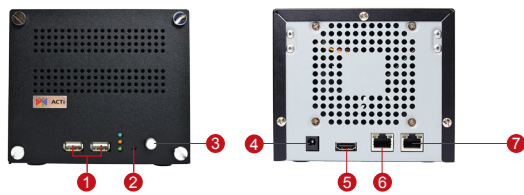

## 4-Channel Mini Standalone NVR

- Manage up to 4 IP cameras
- Support H.264 formats up to 2-Megapixel resolution
- Live view with 1, 4 window layouts
- PTZ and speed control, preset points and tours, mouse PTZ
- HDD Bay for 2 SATA disks (total up to 6 TB)
- Maximum total recording frame rate 120 fps
- Scheduled, event triggered and manual recording
- Time and event based search
- Playback with 1/2x-1x-32x speeds with AVI video export function
- 4-channel synchronized playback
- Event management with motion detection and DI/DO
- Built-in DHCP server support
- HDMI Local display
- Compact Design

### PHOTO INDICATION

- |                      |             |
|----------------------|-------------|
| 1 USB 2.0 Ports      | 5 HDMI Port |
| 2 Reset Button       | 6 LAN1      |
| 3 Power Button       | 7 LAN2      |
| 4 DC 12V power input |             |

**• Live View**

Display Layout Mode	1, 4
Layout Tour (Auto Patrol)	Automatic switch between different display layouts
Digital Panel	Zoom in digitally by mouse
Event status	Display status for network/record/motion upon every video region

**• Storage**

Interface	Serial ATA
HDD Bay	Maximum 2 disks (disks not included)

**• Search & Playback**

Time Based Video Search	Search video recordings by time, channel or bookmark
Event Based Video Search	Search event triggered video recordings
Playback Control	Forward and backward playback with speeds 1/2x-1x-32x; pause; stop
Synchronized Playback	4 channels
Manual Snapshot	Create snapshot from playback for export
Video Cropping	Crop a short video clip from long recording file and save it as an independent file; video clip length:(1-30mins)
Video Export	Export video clips in AVI/RAW format via USB storage