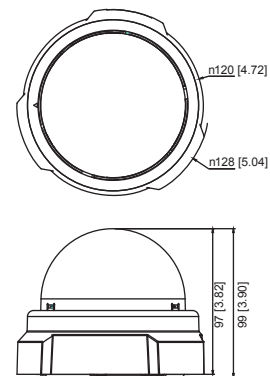

E54

5MP Indoor Dome with D/N, IR, Basic WDR, Fixed lens

- Progressive Scan CMOS
- Minimum illumination 0 lux with IR LED on
- Built-in f3.6mm / F1.8 Megapixel fixed lens
- 15 fps at 2592x1944 resolution
- Selectable H.264 HP, MJPEG compressions with dual streaming
- Powered by PoE Class 2

PHOTO INDICATION

- 1 Power LED
- 2 Ethernet Port
- 3 Reset Button

DIMENSION DIAGRAM

Unit: mm [inch]

ACCESSORY OPTIONS

Dome Cover

PDCX-0105		3-inch, smoke, non-vandal proof
-----------	---	---------------------------------

• Lens

Focal Length / Aperture	Fixed focal, f3.6 mm / F1.8
Iris	Fixed iris
Focus	Fixed focus
Lens Mount	Board Mount
Horizontal Viewing Angle	72°
Viewing Angle Adjustment	Pan: 0° - 330°; Tilt: 20° - 90°

• General

Power Source / Consumption	PoE Class 2 (IEEE802.3af) / 6.49 W (IR on)
Weight	292 g (0.64 lb)
Dimensions (Ø x H)	128 mm x 99 mm (5.12" x 3.90")
Mount Type	Surface, Pendant, Wall, Corner, Pole, Flush
Operating Temperature	-10 °C ~ 50 °C (14 °F ~ 122 °F)
Operating Humidity	10% ~ 85% RH
Approvals	CE, FCC