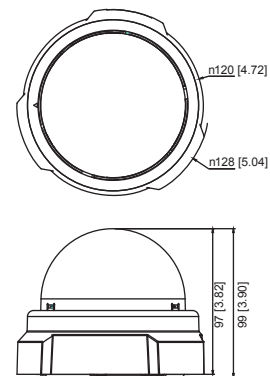

# E53

3MP Indoor Dome with D/N, IR, Basic WDR, Fixed lens

- Progressive Scan CMOS
- Minimum illumination 0 lux with IR LED on
- Built-in f3.6mm / F1.8 Megapixel fixed lens
- 15 fps at 2048x1536 resolution
- Selectable H.264 HP, MJPEG compressions with dual streaming
- Powered by PoE Class 2

## DIMENSION DIAGRAM

Unit: mm [inch]

#### • Lens

Focal Length / Aperture	Fixed focal, f3.6 mm / F1.8
Iris	Fixed iris
Focus	Fixed focus
Lens Mount	Board Mount
Horizontal Viewing Angle	72°
Viewing Angle Adjustment	Pan: 0° - 330°; Tilt: 20° - 90°

#### • General

Power Source / Consumption	PoE Class 2 (IEEE802.3af) / 6.02 W (IR on)
Weight	292 g (0.64 lb)
Dimensions (Ø x H)	128 mm x 99 mm (5.12" x 3.90")
Mount Type	Surface, Pendant, Wall, Corner, Pole, Flush
Operating Temperature	-10 °C ~ 50 °C (14 °F ~ 122 °F)
Operating Humidity	10% ~ 85% RH
Approvals	CE, FCC