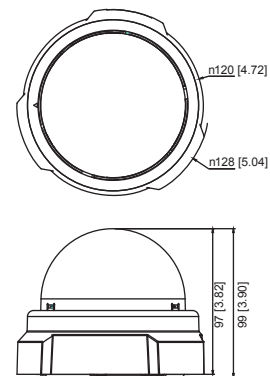

# E52

1MP Indoor Dome with D/N, IR, Basic WDR, Fixed lens

- Progressive Scan CMOS
- Minimum illumination 0 lux with IR LED on
- Built-in f3.6mm / F1.8 Megapixel fixed lens
- 30 fps at 1280 x 720 resolution
- Selectable H.264 HP, MJPEG compressions with dual streaming
- Powered by PoE Class 2

## DIMENSION DIAGRAM

Unit: mm [inch]

#### • Lens

Focal Length / Aperture	Fixed focal, f3.6 mm / F1.8
Iris	Fixed iris
Focus	Fixed focus
Lens Mount	Board Mount
Horizontal Viewing Angle	60.2°
Viewing Angle Adjustment	Pan: 0° - 330°; Tilt: 20° - 90°

#### • General

Power Source / Consumption	PoE Class 2 (IEEE802.3af) / 4.26 W (IR on)
Weight	292 g (0.64 lb)
Dimensions (Ø x H)	128 mm x 99 mm (5.12" x 3.90")
Mount Type	Surface, Pendant, Wall, Corner, Pole, Flush
Operating Temperature	-10 °C ~ 50 °C (14 °F ~ 122 °F)
Operating Humidity	10% ~ 85% RH
Approvals	CE, FCC