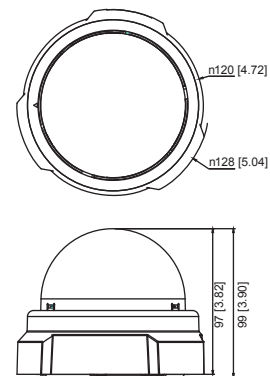

E51

1MP Indoor Dome with Basic WDR, Fixed lens

- Progressive Scan CMOS
- Minimum illumination 0.1 Lux at F2.0
- Built-in f2.8mm / F2.0 Megapixel fixed lens
- 30 fps at 1280 x 720 resolution
- Selectable H.264 HP, MJPEG compressions with dual streaming
- Powered by PoE Class 2

PHOTO INDICATION

- ① Power LED
- ② Ethernet Port
- ③ Reset Button

DIMENSION DIAGRAM

Unit: mm [inch]

ACCESSORY OPTIONS

| Dome Cover | | |
|------------|--|---------------------------------|
| PDCX-0104 | | 3-inch, smoke, non-vandal proof |

• General

| | |
|----------------------------|---|
| Power Source / Consumption | PoE Class 2 (IEEE802.3af) / 3.79 W |
| Weight | 292 g (0.64 lb) |
| Dimensions (Ø x H) | 128 mm x 99 mm (5.12" x 3.90") |
| Mount Type | Surface, Pendant, Wall, Corner, Pole, Flush |
| Operating Temperature | -10 °C ~ 50 °C (14 °F ~ 122 °F) |
| Operating Humidity | 10% ~ 85% RH |
| Approvals | CE, FCC |