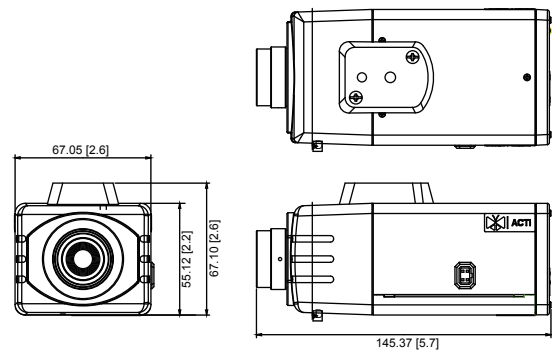

### PHOTO INDICATION

### DIMENSION DIAGRAM

Unit: mm [inch]

Camera Bracket		
PMAX-1100		Plastic, max. load 3.5 kg (7.72 lb), tilt angle 90°

#### • General

Power Source / Consumption	PoE Class 2 (IEEE802.3af) / 3.31 W
Weight	400 g (0.88 lb)
Dimensions (W x H x D)	67.05 mm x 67.10 mm x 145.37 mm (2.6" x 2.6" x 5.7")
Environmental Casing	Optional housing (IP66 rated)
Operating Temperature	-10°C ~ 50°C (14°F ~ 122°F)
Operating Humidity	10% ~ 85% RH
Approvals	CE, FCC