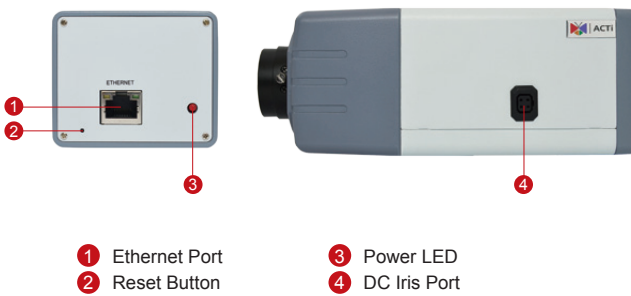

PHOTO INDICATION