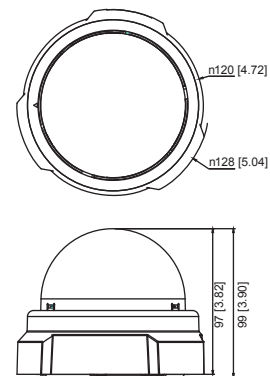

PHOTO INDICATION

- 1 Power LED
- 2 Ethernet Port
- 3 Reset Button

DIMENSION DIAGRAM

Unit: mm [inch]

ACCESSORY OPTIONS

Dome Cover

PDCX-0104		3-inch, smoke, non-vandal proof
-----------	--	---------------------------------

• Lens

Focal Length / Aperture	Fixed focal, f3.6 mm / F2.0
Iris	Fixed iris
Focus	Fixed focus
Lens Mount	Board Mount
Horizontal Viewing Angle	61°
Viewing Angle Adjustment	Pan: 0° - 330°; Tilt: 0° - 180°

• General

Power Source / Consumption	PoE Class 2 (IEEE802.3af) / 3.79 W
Weight	292 g (0.64 lb)
Dimensions (Ø x H)	128 mm x 99 mm (5.12" x 3.90")
Mount Type	Surface, Pendant, Wall, Corner, Pole, Flush
Operating Temperature	-10 °C ~ 50 °C (14 °F ~ 122 °F)
Operating Humidity	10% ~ 85% RH
Approvals	CE, FCC